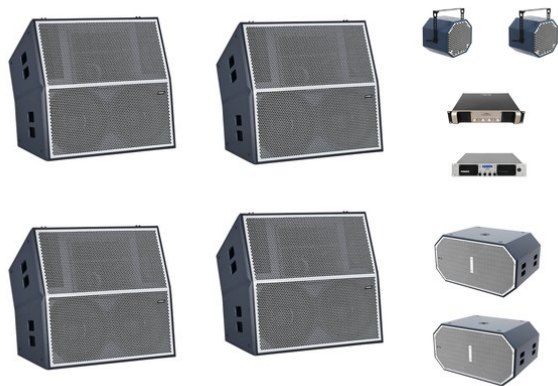

PSSO®

Prime Set XXL

Art. No.: 20000515

GTIN:

The article is no longer in our assortment.

All rights reserved. Subject to change without notice. Errors and omissions excepted.
Illustration only. Actual item may differ from photo.

PSSO®

Prime Set XXL

Art. No.: 20000515

GTIN:

Features:

PSSO PRIME-315 Club Speaker System

PRO PA speaker, 2 x 15" woofer, 6.5" + 2 x 1.4" horn-loaded, 1800 W RMS (Biamp)

- Rugged pro PA speaker, qualified for suspension and clubs
- Biamp operation
- Housing made of 25 mm (17 layers) and 18 mm (13 layers) birch plywood
- Premium custom-made drivers by European manufacturer CELTO Acoustique
- 2 x 38 cm neodymium bass speaker (15") with diecast aluminum basket
- 16.5 cm neodymium midrange speaker (6.5") with diecast aluminum basket, 51 mm voice coil (2")
- 36 mm neodymium driver (1.4"), 72 mm voice coil (2.8")
- Bassreflex system
- Neutrik Speakon connectors
- Scratch-resistant lacquer surface
- Applications: standing or suspended