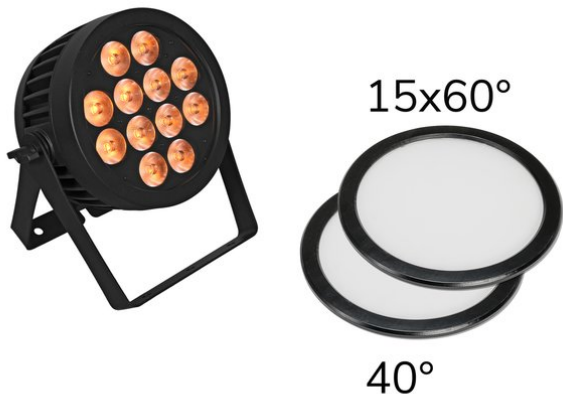

## Set LED IP PAR 12x9W SCL Spot + 2x Diffuser cover (15x60° and 40°)

Weather-proof spotlight with 12 SCL-LEDs and  
RGBA/CW/WW+UV color mixing incl. 2x diffuser cover

Art. No.: 20000673

GTIN: 4026397362343

#### EUROLITE LED IP PAR 12x9W SCL Spot

Weather-proof (IP65) spotlight with 12 x 9 W LED and 7in1 SCL  
RGB/CW/WW/A/UV color mixing

- 12 powerful LEDs 9 W COB (chip-on-board) 7in1 SCL  
RGB/CW/WW/A/UV (homogenous color mix)
- Color blend stepless; color change adjustable; color fade  
adjustable; Dimmer electronic
- Strobe effect
- Direct color selection for 28 preset colors
- The device is cooled by passive convection cooling
- Control via DMX; IR remote control; stand-alone
- Flicker-free
- With a beam angle of 15°
- With double bracket
- LCD display