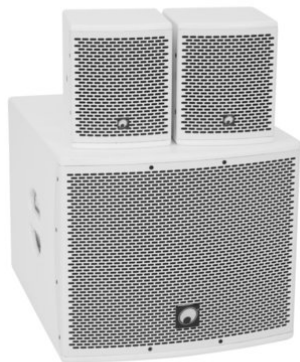

## Set MOLLY-12A Subwoofer active + 2x MOLLY-6 Top 8 Ohm, white

Art. No.: 20000728  
GTIN: 4026397680478

**List price: 891.31 €**  
incl. 19% VAT.

## Set MOLLY-12A Subwoofer active + 2x MOLLY-6 Top 8 Ohm, white

Art. No.: 20000728  
GTIN: 4026397680478

#### OMNITRONIC MOLLY-12A Subwoofer active white

Active 12" subwoofer with DSP and Bluetooth

- 12" bassreflex subwoofer with DSP and 700 watts RMS power
- Flexibly extendable with MOLLY-6 satellites for 2.1 and 4.1 configurations
- DSP-controlled class D amplifier (500 W + 2 x 100 W)
- Separate volume control for subwoofer and satellites
- Stereo/mono selection
- Digital signal processor
- Control via Bluetooth
- For application areas such as: Mobile djs / entertainer; Trade fair and shop fitting; Installation; home entertainment; restaurants, bars and hotels; product presentations and lectures
- White metal grille with acoustic foam
- 2 Rugged carrying handles
- DSP presets: FLAT; DJ; LIVE; VOICE