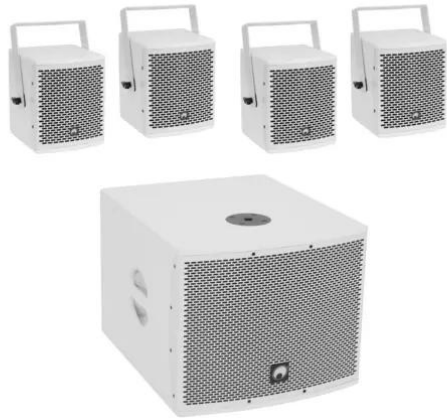

Set MOLLY-12A Subwoofer active + 4x MOLLY-6 Top 8 ohms, white

Art. No.: 20000758
GTIN: 4026397684391

Set MOLLY-12A Subwoofer active + 4x MOLLY-6 Top 8 ohms, white

Art. No.: 20000758
GTIN: 4026397684391

Features:

OMNITRONIC MOLLY-12A Subwoofer active white

Active 12" subwoofer with DSP and Bluetooth

- 12" bassreflex subwoofer with DSP and 700 watts RMS power
- Flexibly extendable with MOLLY-6 satellites for 2.1 and 4.1 configurations
- DSP-controlled class D amplifier (500 W + 2 x 100 W)
- Separate volume control for subwoofer and satellites
- Stereo/mono selection
- Digital signal processor
- DSP presets: FLAT; DJ; LIVE; VOICE
- Control via Bluetooth
- White metal grille with acoustic foam
- 2 Rugged carrying handles