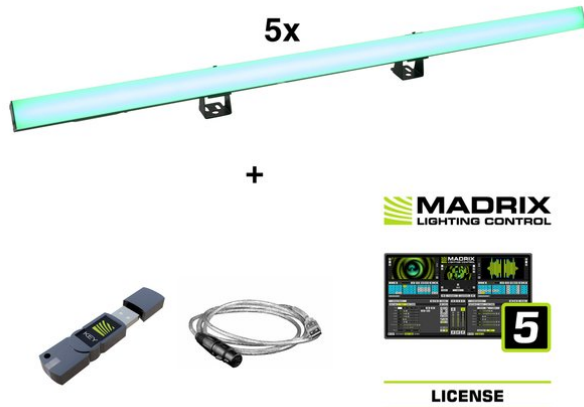

eurolite®

Set 5x LED PR-100/32 Pixel DMX Rail + Madrix Software

Art. No.: 20000909

GTIN: 4026397698794

List price: 1605.31 €
incl. 19% VAT.

All rights reserved. Subject to change without notice. Errors and omissions excepted.
Illustration only. Actual item may differ from photo.

eurolite®

Set 5x LED PR-100/32 Pixel DMX Rail + Madrix Software

Art. No.: 20000909

GTIN: 4026397698794

Features:

EUROLITE LED PR-100/32 Pixel DMX rail

DMX controlled pixel tube with RGB color mixing

- DMX and power terminals intelligently designed for easy wiring
- Front cover: milky
- 96 powerful LEDs SMD 5050 3in1 TCL RGB (homogenous color mix)
32 segments controlled separately
- Color blend stepless; color change adjustable; colors preset; Dimmer electronic
- 12 integrated show programs
- Direct color selection for 17 preset colors
- The device is cooled by passive convection cooling
- Control via stand-alone; DMX; Sound to light via Microphone
- With a beam angle of 120°
- With Mounting bracket
- 4 digit 7-segment LED display
- Preprogrammed in Light Captain