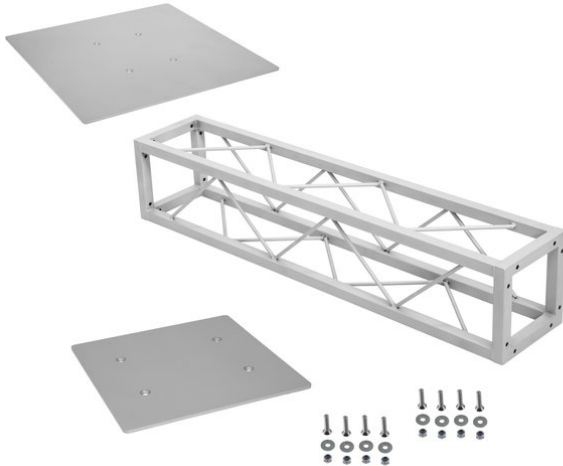

Set Quad Moving Head Tower silver

Art. No.: 20000923
GTIN: 4026397164039

The article is no longer in our assortment.

Set Quad Moving Head Tower silver

Art. No.: 20000923
GTIN: 4026397164039

Features:

DECOTRUSS Quad Base Plate 500 sil

Accessory element for DECOTRUSS Quad - the decorative truss system

- Silvergrey coating for a classic high-tech look
- Particularly easy installation with M8 screw
- Please order matching screw set separately
- For application areas such as: Shop fitting

DECOTRUSS Quad ST-1000 Truss sil

Decorative square crossbar

- Small decorative truss
- Silvergrey coating for a classic high-tech look
- Small packing size of 20 cm
- Particularly easy installation with M8 screw
- Easily create trendy designs with the optional corner block