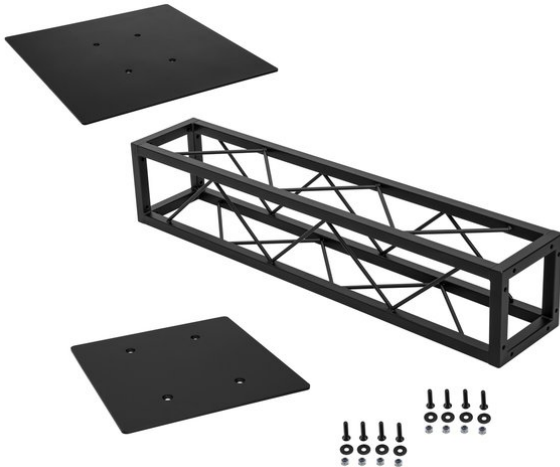

Set Quad Moving Head Tower black

Art. No.: 20000924
GTIN: 4026397164046

List price: 260.61 €
incl. 19% VAT.

Set Quad Moving Head Tower black

Art. No.: 20000924
GTIN: 4026397164046

Features:

DECOTRUSS Quad Base Plate 500 bk

Accessory element for DECOTRUSS Quad - the decorative truss system

- Particularly easy installation with M8 screw
 - Please order matching screw set separately
 - For application areas such as: Shop fitting
- Package contents
- 1 x plate

DECOTRUSS Quad ST-1000 Truss bk

Decorative square crossbar

- Small decorative truss
- Small packing size of 20 cm
- Particularly easy installation with M8 screw
- Easily create trendy designs