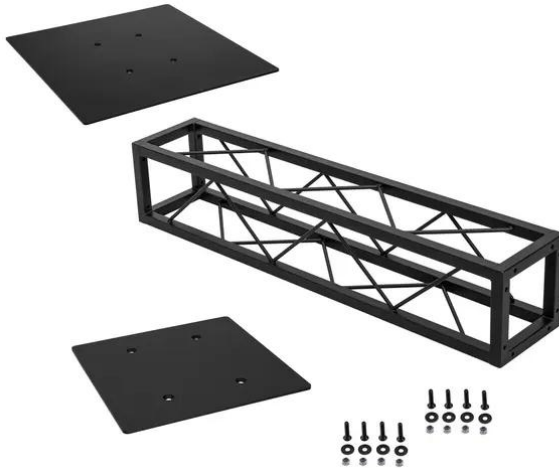

Set Quad Moving Head Tower black

Art. No.: 20000924
GTIN: 4026397164046

Set Quad Moving Head Tower black

Art. No.: 20000924
GTIN: 4026397164046

Features:

DECOTRUS Quad Base Plate 500 bk

Accessory element for DECOTRUS Quad - the decorative truss system

- Particularly easy installation with M8 screw
- Please order matching screw set separately
- For application areas such as: Shop fitting

DECOTRUS Quad ST-1000 Truss bk

Decorative square crossbar

- Small decorative truss
- Small packing size of 20 cm
- Particularly easy installation with M8 screw
- Easily create trendy designs
- Achieve dramatic effects in combination with appropriate lighting, lush greenplants, brass elements and white as a strong contrast