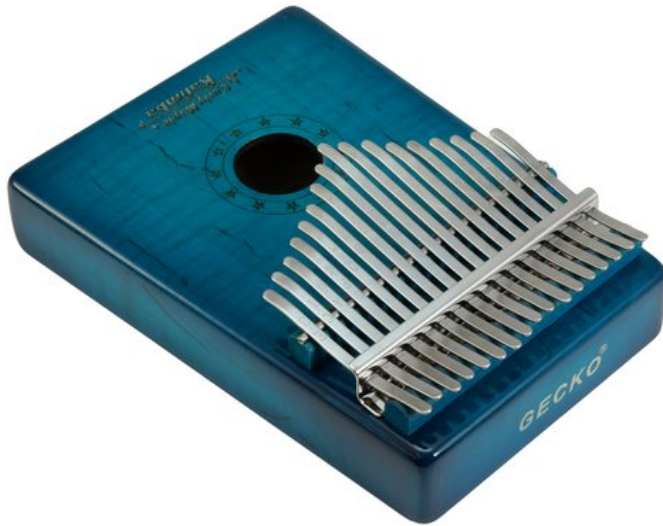

DIMAVERY KL-6 Kalimba,17 C, blue

Kalimba with wooden body and sound hole

Art. No.: 26051620

GTIN: 4026397690484

List price: 70.21 €

incl. 19% VAT.

Features:

- Key: C major
- 17 tines

Package contents

- 1 x instrument, 1 x mallet, 1 x user manual, 1 x microfiber cloth, 1 x bag

Logistic

EAN / GTIN: 4026397690484

Weight: 0,87 kg

Length: 0.23 m

Width: 0.19 m

Height: 0.07 m

Technical specifications:

Color: Blue

Weight: 720 g