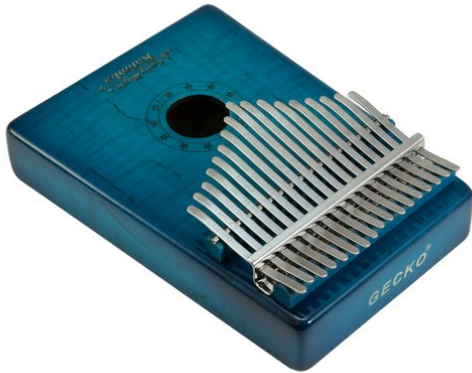

## KL-6 Kalimba,17 C, blue

Kalimba with wooden body and sound hole

**Art. No.: 26051620**

GTIN: 4026397690484

**List price: 70.21 €**  
incl. 19% VAT.

## KL-6 Kalimba,17 C, blue

Kalimba with wooden body and sound hole

**Art. No.: 26051620**

GTIN: 4026397690484

### Features:

---

- Key: C major
  - 17 tines
- Package contents
- 1 x instrument, 1 x mallet, 1 x user manual, 1 x microfiber cloth, 1 x bag