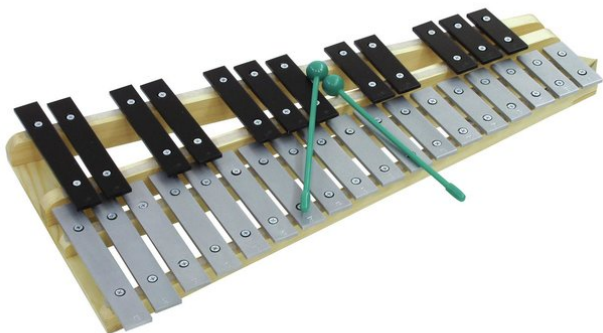

Metallophone with case

Metallophone

Art. No.: 26058315

GTIN: 4026397212068

The article is no longer in our assortment.

Metallophone with case

Metallophone

Art. No.: 26058315

GTIN: 4026397212068

Features:

- Range: g - c
 - Double rowed
 - Chromatical scale
 - 30 metal sound bars
 - Resonant cavity with 3 chambers
- Package contents
- 1 x instrument, 1 x bag, 2 x mallet