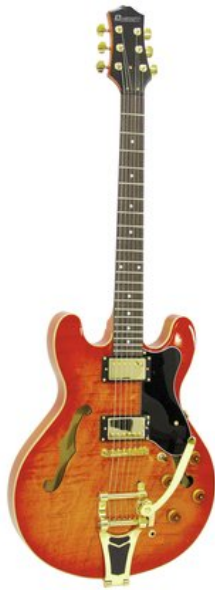

DIMAVERY SA-650 Jazz Guitar, Amber burst

E-guitar

Art. No.: 26216050

GTIN: 4026397221756

The article is no longer in our assortment.

Features:

- Hollow body, semi-acoustic
- Costruktion: Set in neck
- Body : Maple, archtop
- Neck : Maple, Two-way Trussrod
- Fingerboard : Rosewood, 24 frets
- pick-up : 2 x humbucker, 3-Way switch
- Controls : 2 x tone, 2 x volume
- Bridge : Tune-o-matic
- Hardware: gold-colored
- Color: amber burst
- Trapeze Tailpiece

Logistic

EAN / GTIN: 4026397221756

Weight: 4,60 kg

Length: 1.06 m

Width: 0.53 m

Heigh: 0.12 m

Technical specifications: