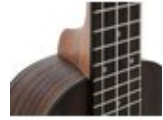

DIMAVERY UK-400 Ukulele soprano "Rosewood"

Ukulele Sopran "Rosewood"

Art. No.: 26255832

GTIN: 4026397535808

The article is no longer in our assortment.

Features:

- Body: rosewood
- Neck: maple
- Fingerboard: rosewood
- Bridge: rosewood
- Hardware: ST style
- Binding: black
- Length total: 530 mm
- Scale: 348 mm
- Color: dark brown