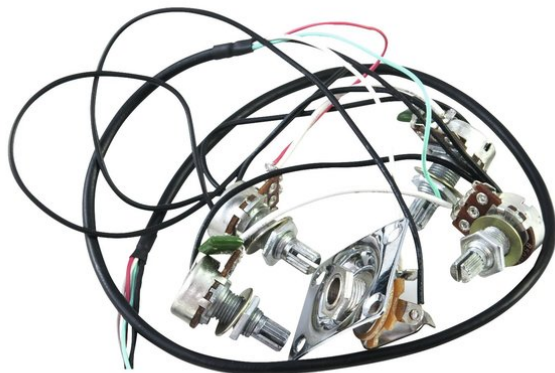

LP poti set incl. 4x poti/socket

Pot set for LP style guitars

Art. No.: 26300238

GTIN: 4026397528565

List price: 28.44 €
incl. 19% VAT.

LP poti set incl. 4x poti/socket

Pot set for LP style guitars

Art. No.: 26300238

GTIN: 4026397528565

Features:

- 4 x potentiometer, wired