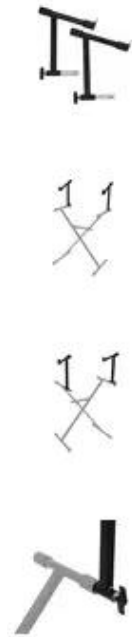

**DIMAVERY Extension for SL-4 Keyboard Stand**

Extension for keyboard stands

Art. No.: 26702064

GTIN: 4026397633139

**Features:**

- Made in Europe
- For application areas such as: Band/rehearsal room; stage; homerecording and studios

**Technical specifications:**

Inclination angle:	20 °
Maximum load:	25 kg
Attachment system:	Pin: Ø 25mm
Type (general stands):	Accessory
Material:	Steel
Color:	Black
Dimensions:	Depth: 30 cm Height: 30 cm
Weight:	1.53 kg

**Logistic**

EAN / GTIN: 4026397633139

Weight: 1,72 kg

Length: 0.41 m

Width: 0.34 m

Height: 0.08 m

**Scope of delivery:**

2 x stand