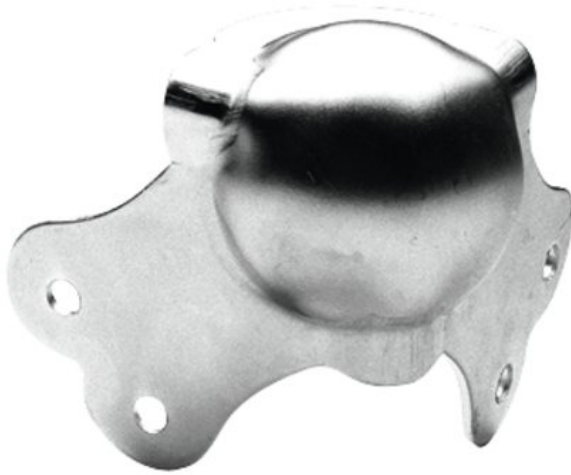

## Steel Ball Corner 2 legs 64mm

Ball corner, two-leg

Art. No.: 30001930

GTIN: 4026397489903

---

**The article is no longer in our assortment.**

---

### Features:

- Steel ball corner

---

### Technical specifications:

Diameter mounting holes:	Ø5,1mm
Material:	Steel, 1,5 mm
Color:	Silver, zinc-plated
Dimensions:	Width: 6,40 cm Depth: 6,40 cm Height: 6,40 cm
Weight:	90 g

---