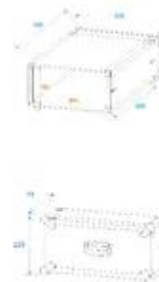

## ROADINGER Effect rack CO DD, D:25cm, 4U, alu

PRO flightcase for 483 mm devices (19")

Art. No.: 30107218

GTIN: 4026397193602

### Features:

- Suitable for 483 mm effectors and controllers (19")
- 2 removable covers (double-door version)
- Built-in rack rails
- High-quality workmanship with plywood multilayered glued, aluminum-colored laminated
- Aluminum profile frames (22 mm) with rounded edges
- Three-leg, medium-sized steel ball corners
- 4 spring locks with eyelets for locking-up
- 4 large steel-enforced rubber feet
- Case handle
- Delivery includes mounting screws
- Available in different height units (1 U = 44 mm)
- 4 U
- For further information about this product, please refer to the Data Sheet under "Downloads"

### Logistic

EAN / GTIN: 4026397193602

Weight: 5,90 kg

Length: 0.54 m

Width: 0.26 m

Height: 0.43 m

### Technical specifications:

Maximum load:	25 kg
Housing design:	4 U
Strength:	7 mm
Outside dimensions (W x D x H):	525 x 235 x 400 mm
Inside dimensions:	
Mounting width:	483 mm (19")

Mounting height:	180 mm (4 u)
Mounting depth:	250 mm
Corner dimensions:	55 mm
Weight:	6 kg