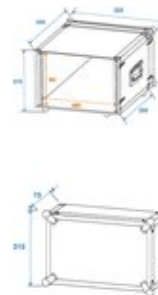

ROADINGER Effect rack CO DD, D:25cm, 6U, alu

PRO flightcase for 483 mm devices (19")

Art. No.: 3010721B

GTIN: 4026397326468

The article is no longer in our assortment.

Features:

- Suitable for 483 mm effectors and controllers (19")
- 2 removable covers (double-door version)
- Built-in rack rails
- High-quality workmanship with plywood multilayered glued, aluminum-colored laminated
- Aluminum profile frames (22 mm) with rounded edges
- Three-leg, medium-sized steel ball corners
- 8 spring locks with eyelets for locking-up
- 4 large steel-enforced rubber feet
- 2 hinged, chrome case handles
- Delivery includes mounting screws
- Available in different height units (1 U = 44 mm)
- 6 U
- For further information about this product, please refer to the Data Sheet under "Downloads"

Logistic

EAN / GTIN: 4026397326468

Weight: 7,75 kg

Length: 0.55 m

Width: 0.33 m

Height: 0.43 m

Technical specifications:

Maximum load:	25 kg
Housing design:	6 U
Weight:	6,80 kg
Strength:	7 mm
Outside dimensions (W x D x H):	525 x 330 x 400 mm
Inside dimensions:	

Mounting width:	483 mm (19")
Mounting height:	330 mm (6 U)
Mounting depth:	250 mm
Corner dimensions:	55 mm