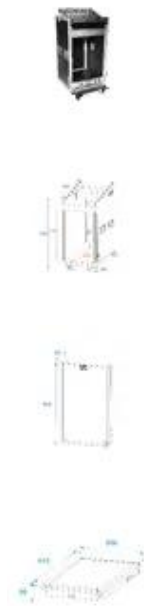

ROADINGER Special Combo Case Pro, 17U with wheels

Rack case with castors

Art. No.: 30110000

GTIN: 4026397130676

Features:

- 17 U
- High-quality workmanship with plywood multi-layer glued 9 mm, black, laminated
- 3 removable covers
- Aluminum profile frames 30mm with rounded edges
- 4 hinged, chromium plated case handles
- 5 high-quality butterfly locks
- 4 x castors with 2 locking brakes
- With profile rails suitable for 19" units
- With extra large installation depth
- For further information about this product, please refer to the Data Sheet under "Downloads"

Logistic

EAN / GTIN: 4026397130676

Weight: 36,00 kg

Length: 1.04 m

Width: 0.56 m

Height: 0.62 m

Bulky product

Technical specifications:

Maximum load:	100 kg
Removable covers:	3 pc/pcs
Aluminum profile frames:	30 mm
Case handle:	4 pc/pcs
Lock:	Butterfly lock: 5 pc/pcs
Transport aid:	4 x castors with 2 locking brakes
Material:	Plywood multi-layer glued, 9 mm
Color:	Black, laminated

Front panel width:	19"
Mounting height:	Top with adjustable tilt angle approx. 44.5 cm (10 U) Front approx. 75.5 cm (17 U)
Mounting depth:	570 mm
Housing design:	17 U
Dimensions:	Width: 55 cm Depth: 61.5 cm Height: 103.5 cm
Weight:	34.20 kg