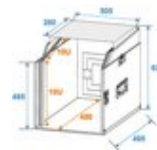

ROADINGER Special Combo Case LS5 Laptop Desk, 10U

Flightcase for 483 mm devices (19") with notebook tray

Art. No.: 3011000J

GTIN: 4026397400571

The article is no longer in our assortment.

Features:

- Suitable for 483 mm units (19"), e.g. controllers and mixers, with 10 U (horizontal) and 10 U (vertical)
- Upward tiltable profile rails 10 U for top-operated units
- Non-slip, slidable tray for all customary notebook sizes
- High-quality workmanship with 9 mm plywood multilayered glued, black laminated
- Aluminum profile frames (30 mm) with rounded edges
- Removable cover
- Three-leg, medium-sized steel ball corners
- 4 high-quality butterfly locks
- 2 hinged case handles
- Available in different height units (1 U = 44 mm)
- With service lid
- With profile rails suitable for 19" units
- For further information about this product, please refer to the Data Sheet under "Downloads"

Logistic

EAN / GTIN: 4026397400571

Weight: 23,20 kg

Length: 0.61 m

Width: 0.58 m

Height: 0.69 m

Bulky product

Technical specifications:

Maximum load:	50 kg
Material:	Plywood multi-layer glued, 9 mm
Color:	Black, laminated
Front panel width:	19"
Mounting depth:	450 mm

Dimensions:	Width: 56 cm Depth: 60 cm Height: 66,5 cm
Weight:	20,15 kg
Strength:	9 mm
Outside dimensions (W x D x H):	560 x 600 x 665 mm
Inside dimensions:	
Mounting width:	483 mm (19")
Mounting height:	450 mm (10 U)
Mounting depth:	450 mm (10 U)
Laptop area:	510 x 280 mm