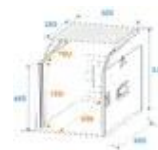

ROADINGER Special Combo Case LS5 Laptop Desk, 10U

Flightcase for 483 mm devices (19") with notebook tray

Art. No.: 3011000J

GTIN: 4026397400571

Features:

- Suitable for 483 mm units (19"), e.g. controllers and mixers, with 10 U (horizontal) and 10 U (vertical)
- Upward tiltable profile rails 10 U for top-operated units
- Non-slip, slidable tray for all customary notebook sizes
- High-quality workmanship with 9 mm plywood multilayered glued, black laminated
- Aluminum profile frames (30 mm) with rounded edges
- Removable cover
- Three-leg, medium-sized steel ball corners
- 4 high-quality butterfly locks
- 2 hinged case handles
- Available in different height units (1 U = 44 mm)
- With service lid
- With profile rails suitable for 19" units
- For further information about this product, please refer to the Data Sheet under "Downloads"

Logistic

EAN / GTIN: 4026397400571

Weight: 23,20 kg

Length: 0.61 m

Width: 0.58 m

Height: 0.69 m

Bulky product

Technical specifications:

Maximum load:	50 kg
Material:	Plywood multi-layer glued, 9 mm
Color:	Black, laminated
Front panel width:	19"
Mounting depth:	450 mm

Dimensions:	Width: 56 cm Depth: 60 cm Height: 66.5 cm
Weight:	20.15 kg
Strength:	9 mm
Outside dimensions (W x D x H):	560 x 600 x 665 mm
Inside dimensions:	
Mounting width:	483 mm (19")
Mounting height:	450 mm (10 U)
Mounting depth:	450 mm (10 U)
Laptop area:	510 x 280 mm