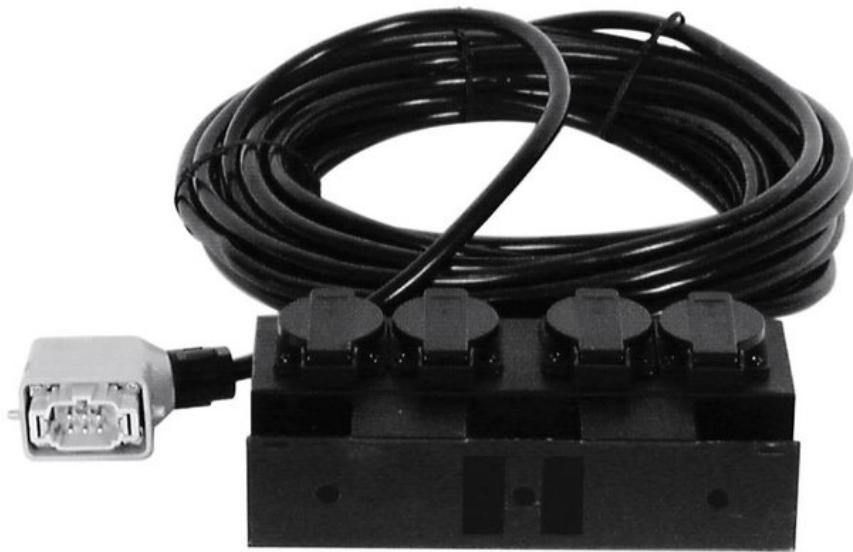

## EUROLITE SB-46 Power distributor

Practical distributor

Art. No.: 30248100

GTIN: 4026397113853

**The article is no longer in our assortment.**

### Features:

- 4 safety sockets
- 15 m power cord with 7 x 1.5 mm<sup>2</sup> with 6-pin plug

### Technical specifications:

Power supply:	230 V AC, 50 Hz
Dimensions:	Width: 24 cm Depth: 11,5 cm Height: 8 cm
Weight:	4,45 kg
Max. power output:	4600 W
Max. total current:	20 A
Max. output/channel:	1150 W
Max. current/channel:	5 A
Dimensions (L x W x H):	240 x 115 x 80 mm

### Logistic

EAN / GTIN: 4026397113853  
Weight: 4,80 kg  
Length: 0.39 m  
Width: 0.10 m  
Height: 0.38 m