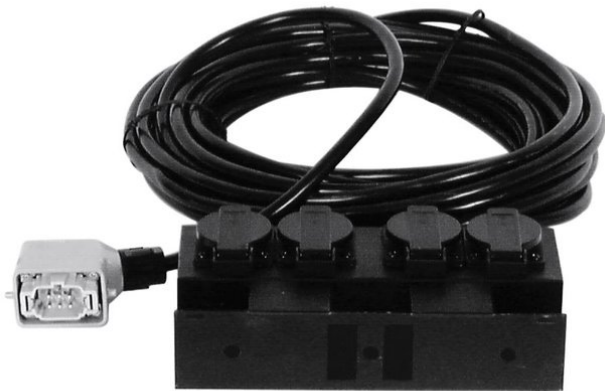

eurolite®

SB-46 Power distributor

Practical distributor

Art. No.: 30248100

GTIN: 4026397113853

The article is no longer in our assortment.

eurolite®

SB-46 Power distributor

Practical distributor

Art. No.: 30248100

GTIN: 4026397113853

Features:

- 4 safety sockets
- 15 m power cord with 7 x 1.5 mm² with 6-pin plug