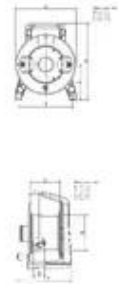

SCHILL Cable Drum GT 235.RM

Cable reel

Art. No.: 30307501

GTIN: 4013046200118

Features:

- Well-trieed
- Resistant to petrol and oil
- Isolated axial mounting
- IT = High-quality plastic-reel
- HT = High-quality metal-reel
- SK = High-quality metal-reel
- For microphone cable XLR-XLR, LS-cables, CEE-cables, Multicore...
- For further information about this product, please refer to the Data Sheet under "Downloads"

Logistic

EAN / GTIN: 4013046200118

Weight: 1,35 kg

Length: 0.35 m

Width: 0.25 m

Heigth: 0.21 m

Technical specifications:

Material:	Special rubber
Dimensions:	Width: 23.3 cm
	Depth: 11.2 cm
	Height: 29.5 cm
	Diameter: Ø 23.3 cm
Weight:	1.05 kg