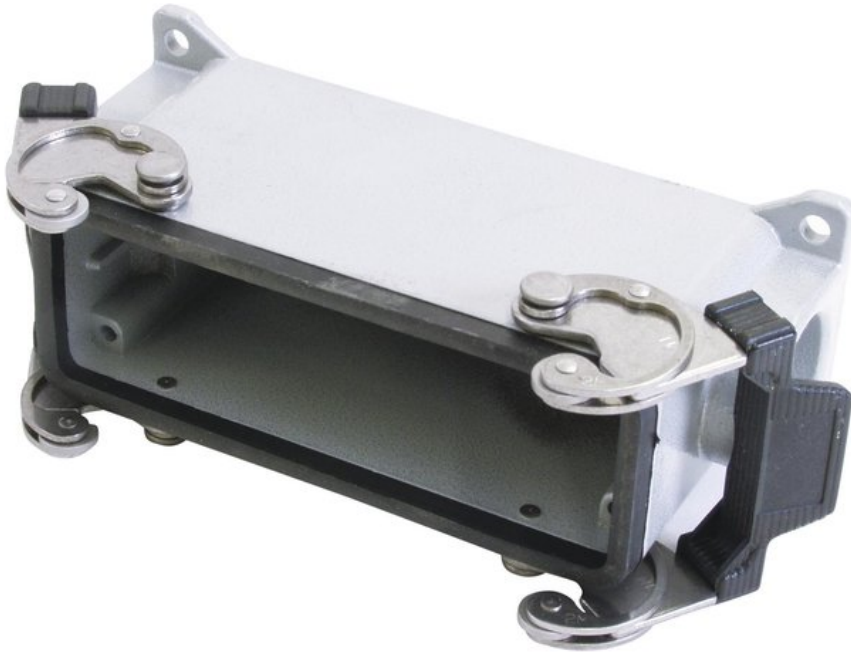

Creating Connectors

---

## ILME Base casing SG24-108,1x PG 21

Art. No.: 30351600

GTIN: 8015747022408

---

**The article is no longer in our assortment.**