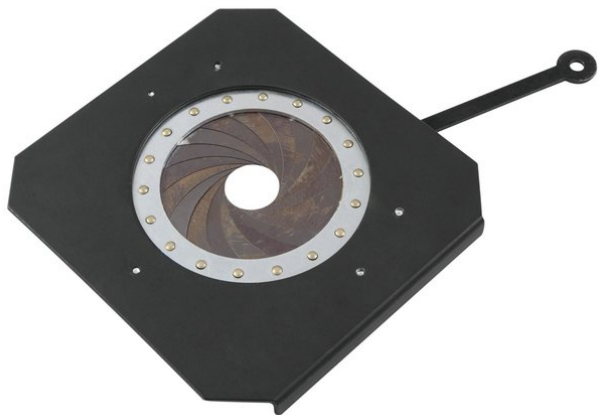

eurolite®

Iris for LED Profile 100W WW

Art. No.: 40001995
GTIN: 4026397492248

The article is no longer in our assortment.

All rights reserved. Subject to change without notice. Errors and omissions excepted.
Illustration only. Actual item may differ from photo.

eurolite®

Iris for LED Profile 100W WW

Art. No.: 40001995
GTIN: 4026397492248

Features:

All rights reserved. Subject to change without notice. Errors and omissions excepted.
Illustration only. Actual item may differ from photo.