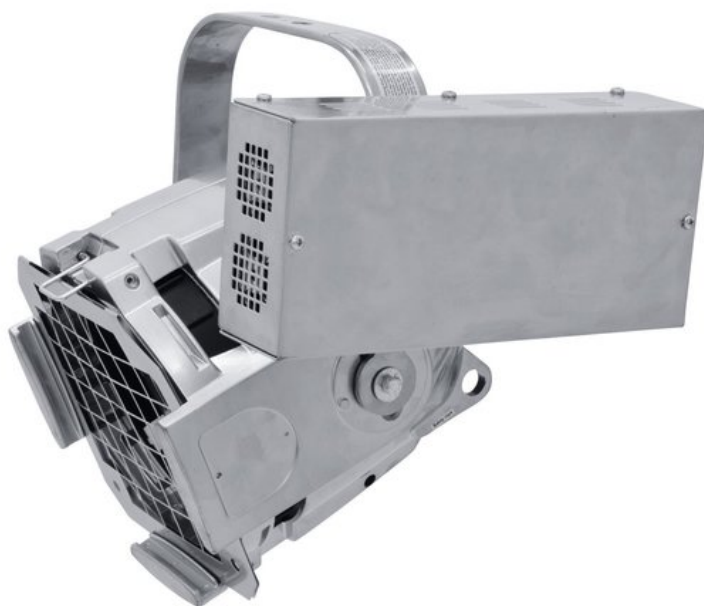

## EUROLITE ML-575E Multi Lens Spot sil

PRO theater spotlight in ML-PAR design

Art. No.: 41600086

GTIN: 4026397438147

**The article is no longer in our assortment.**

### Features:

- Spot with 4 exchangeable lenses (VNSP, NSP, MFL and WFL)
- High-quality die-cast housing for highest stability
- With external electronic ballast
- High-quality glass reflector
- With color-filter frame
- For extremely powerful MSR-575 gas discharge lamp
- Ideal for theatres or large stages
- Ready for connection via POWERCON power cable with safety plug (included in the delivery)
- Housing available in silver or black

### Technical specifications:

Power supply: 230 V AC, 50 Hz

Power consumption: 620 W

Beam angle (1/2 peak):  
VNSP 15° x 34°  
NSP 19° x 34°  
MFL 21° x 34°  
WFL 30° x 51°

Color: Silver

Dimensions:  
Width: 32,5 cm  
Depth: 27,5 cm  
Height: 29,5 cm

Weight:	6,55 kg
Beam angle:	VNSP/NSP/MFL/WFL - approx. 15/19/21x34/30x51°
Dimensions:	275 x 325 x 295 mm
Legal specifications	
Special product:	Not designed for household room illumination
Intended use:	Show effect lighting