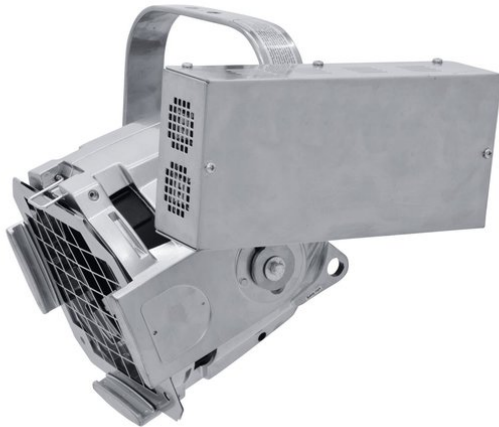

eurolite®

ML-575E Multi Lens Spot sil

PRO theater spotlight in ML-PAR design

Art. No.: 41600086

GTIN: 4026397438147

The article is no longer in our assortment.

eurolite®

ML-575E Multi Lens Spot sil

PRO theater spotlight in ML-PAR design

Art. No.: 41600086

GTIN: 4026397438147

Features:

- Spot with 4 exchangeable lenses (VNSP, NSP, MFL and WFL)
- High-quality die-cast housing for highest stability
- With external electronic ballast
- High-quality glass reflector
- With color-filter frame
- For extremely powerful MSR-575 gas discharge lamp
- Ideal for theatres or large stages
- Ready for connection via POWERCON power cable with safety plug (included in the delivery)
- Housing available in silver or black