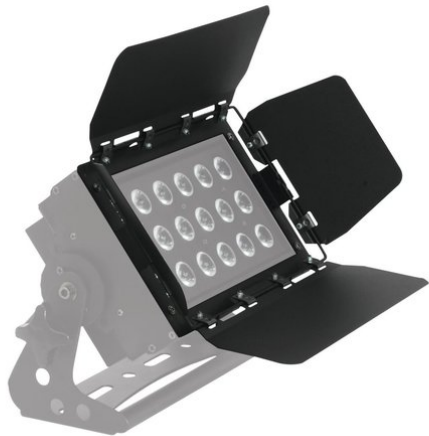

# eurolite®

---

**Barndoors for LED CLS-18x8W 4in1  
RGBW bk**

**Art. No.: 41602588**  
GTIN: 4026397550115

**The article is no longer in our assortment.**

---

All rights reserved. Subject to change without notice. Errors and omissions excepted.  
Illustration only. Actual item may differ from photo.

# eurolite®

---

**Barndoors for LED CLS-18x8W 4in1  
RGBW bk**

**Art. No.: 41602588**  
GTIN: 4026397550115

**Features:**

---

---

All rights reserved. Subject to change without notice. Errors and omissions excepted.  
Illustration only. Actual item may differ from photo.