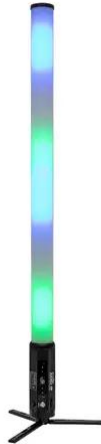

eurolite®

AKKU IP Pixel Tube 360° PRO CRMX

Battery-powered IP pixel tube with RGB/CW/WW color mixing, 360° beam angle and CRMX receiver

Art. No.: 41700420

GTIN: 4026397742268

eurolite®

AKKU IP Pixel Tube 360° PRO CRMX

Battery-powered IP pixel tube with RGB/CW/WW color mixing, 360° beam angle and CRMX receiver

Art. No.: 41700420

GTIN: 4026397742268

Features:

- Integrated wireless receiver for CRMX operation
- Cordless, flexible and versatile
- Battery operation up to 8.5h depending on program used
- Integrated automatic charging of the battery and status indicator
- 144 LEDs 0.5 W SMD 5050 5in1 PCL RGB/CW/WW (homogenous color mix)
24 segments controlled separately
- Dimmer electronic; Dimmer speed (step response) adjustable; color blend adjustable; color macros preset; white balance adjustable; program selection manual; color animations with two adjustable colors; Emergency lighting function in case of power failure adjustable; Energy-saving mode
- 53 integrated show programs
- Direct color selection for 37 preset colors
- The device is cooled by passive convection cooling
- Control via stand-alone; IR remote control; CRMX by LumenRadio
- Fixtures available for Light Captain; Colorchief