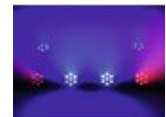

EUROLITE KLS-Kombo Pack 9

Universal mobile light set

Art. No.: 42109549

GTIN:

The article is no longer in our assortment.

Features:

Universal mobile light set

- Combines six LED spots
- The standard light system for every small band, solo entertainers and parties
- Set consisting of: 42109890 EUROLITE LED KLS-2001 Compact lightset, 2 x 51915380 EUROLITE LED SLS-5 QCL 5x5W Floor, 60004120 Speaker system stand alu, black, 59007081 EUROLITE STV-3529 Adapter long
- Details to the products:
- KLS-2001 Compact lightset
- Complete LED light set with 4 spots
- Compact and easy to transport
- 7 quadcolor LEDs (QCL) per spot (3 x RGBA and 4 x RGBW)
- 4 IEC outputs for power supply of further devices
- SLS-5 QCL 5x5W Floor
- Equipped with 4in1 quadcolor LEDs for homogeneous light output in the colors red, green, blue and white
- For hanging or standing
- Flat housing form requires minimal space when rigging
- You can find more information under the respective article

Logistic

EUROLITE LED KLS-2001 Compact light set

DMX LED spotlight set with 28 x 4in1 LED for mobile use

- Complete LED light set with four slimline LED spots
- Crossbar with integrated DMX control unit