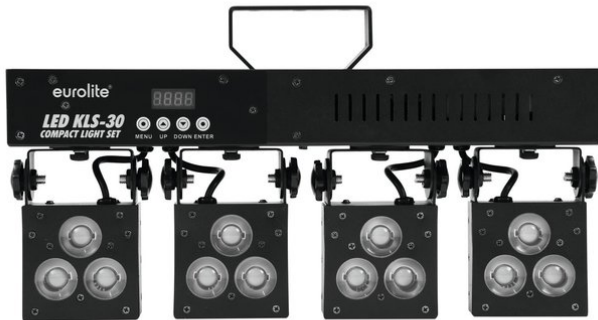

eurolite®

LED KLS-30 Compact Light Set

DMX LED spotlight set with 12 x 4in1 LED for mobile use

Art. No.: 42109603

GTIN: 4026397563641

The article is no longer in our assortment.

All rights reserved. Subject to change without notice. Errors and omissions excepted.
Illustration only. Actual item may differ from photo.

eurolite®

LED KLS-30 Compact Light Set

DMX LED spotlight set with 12 x 4in1 LED for mobile use

Art. No.: 42109603

GTIN: 4026397563641

Features:

- Complete LED light set with four compact LED spots
- Crossbar with integrated DMX control unit
- Ultra-light ideally suited for mobile use
- Comes pre-assembled
- 3 QCL LEDs with 4 watts each per spot (RGBW)
- Movable and tiltable spotlights
- DMX-controlled operation or stand-alone operation with Master/Slave function
- 2, 3, 4, 6, 16, 20 or 24 DMX channels selectable
- Sound-control via built-in microphone, microphone sensitivity adjustable
- Supports QuickDMX - the wireless DMX-system from Eurolite
- Built-in phantom fed socket for QuickDMX receiver (see accessories)
- DMX512 control via regular DMX controller
- Via DMX, each spot can be individually controlled
- Addressing and setting via control panel with 4-digit LED display
- Suited for installation on a speaker stand (not included) or truss
- Black lacquered metal version with movable mounting bracket