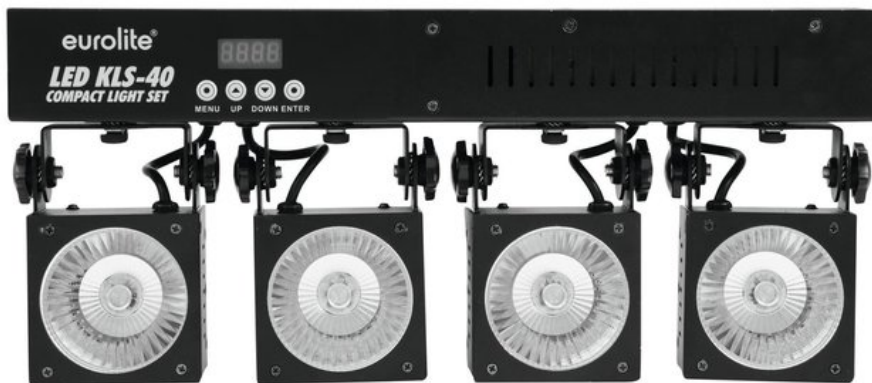

EUROLITE LED KLS-40 Compact Light Set

DMX LED spotlight set with COB LEDs for mobile use

Art. No.: 42109605

GTIN: 4026397546019

The article is no longer in our assortment.

Features:

- Complete LED light set with four compact LED spots
- Crossbar with integrated DMX control unit
- Ultra-light ideally suited for mobile use
- Comes pre-assembled
- 1 four color LED per spot (RGBW)
- Movable and tiltable spotlights
- DMX-controlled operation or stand-alone operation with Master/Slave function
- 2, 3, 4, 6, 16, 20 or 24 DMX channels selectable
- Sound-control via built-in microphone, microphone sensitivity adjustable
- Supports QuickDMX - the wireless DMX-system from Eurolite
- Built-in phantom fed socket for QuickDMX receiver (see accessories)
- DMX512 control via regular DMX controller
- Via DMX, each spot can be individually controlled
- Functions: RGBW color mixture, color presets, built-in programs, strobe effect with variable speed, dimmer, sound-control, Master/Slave operation
- Addressing and setting via control panel with 4-digit LED display
- Suited for installation on a speaker stand (not included) or truss
- Black lacquered metal version with movable mounting bracket
- Ideal for bands, stages or solo entertainers
- Switch-mode power supply for operation between 100 and 240 volts
- The device is cooled by passive convection cooling
- Control via stand-alone; DMX; QuickDMX
- Preprogrammed in Light J; LED PC-Control 512; Light Captain
- Flicker-free
- With a beam angle of 12°