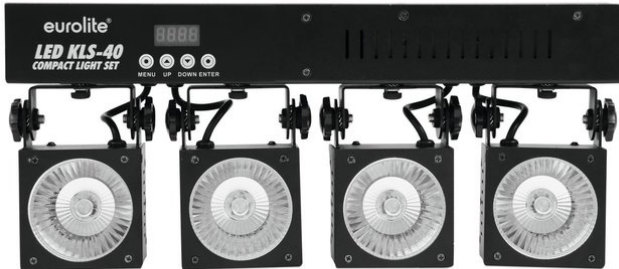

eurolite®

LED KLS-40 Compact Light Set

DMX LED spotlight set with COB LEDs for mobile use

Art. No.: 42109605

GTIN: 4026397546019

The article is no longer in our assortment.

All rights reserved. Subject to change without notice. Errors and omissions excepted.
Illustration only. Actual item may differ from photo.

eurolite®

LED KLS-40 Compact Light Set

DMX LED spotlight set with COB LEDs for mobile use

Art. No.: 42109605

GTIN: 4026397546019

Features:

- Complete LED light set with four compact LED spots
- Crossbar with integrated DMX control unit
- Ultra-light ideally suited for mobile use
- Comes pre-assembled
- 1 four color LED per spot (RGBW)
- Movable and tiltable spotlights
- DMX-controlled operation or stand-alone operation with Master/Slave function
- 2, 3, 4, 6, 16, 20 or 24 DMX channels selectable
- Sound-control via built-in microphone, microphone sensitivity adjustable
- Supports QuickDMX - the wireless DMX-system from Eurolite
- Built-in phantom fed socket for QuickDMX receiver (see accessories)
- DMX512 control via regular DMX controller
- Via DMX, each spot can be individually controlled
- Addressing and setting via control panel with 4-digit LED display
- Suited for installation on a speaker stand (not included) or truss
- Black lacquered metal version with movable mounting bracket