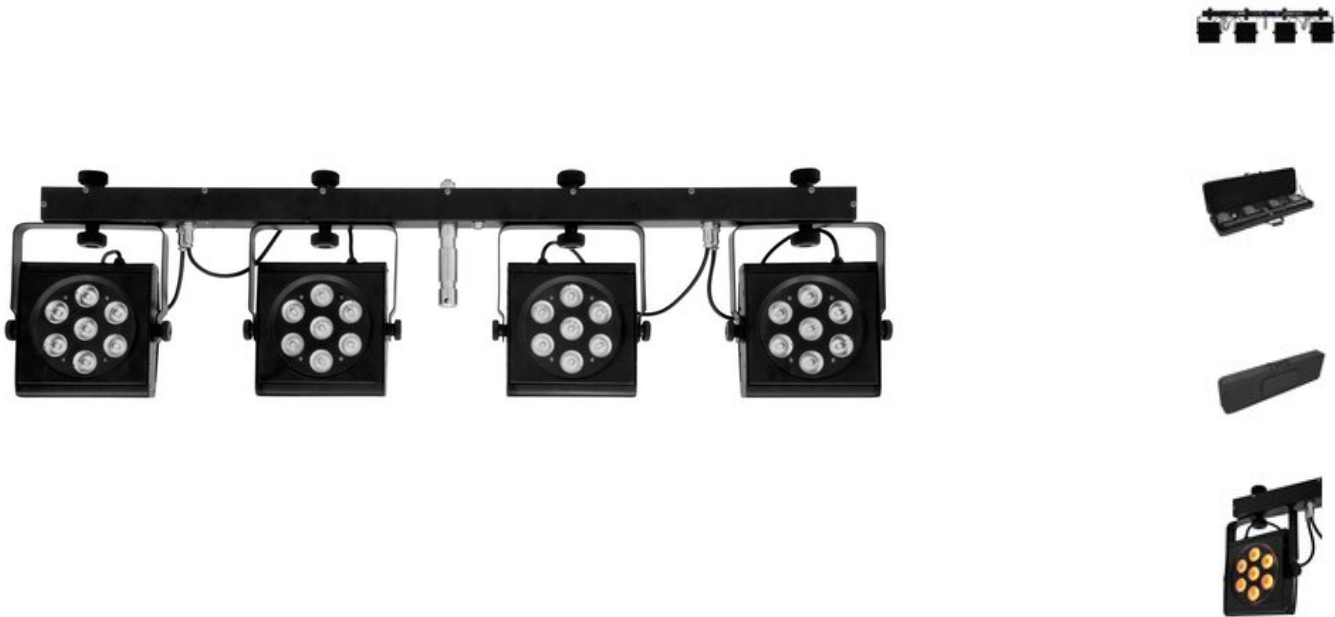

EUROLITE LED KLS-2001 Compact light set

DMX LED spotlight set with 28 x 4in1 LED for mobile use

Art. No.: 42109890

GTIN: 4026397440034

The article is no longer in our assortment.

Features:

- Complete LED light set with four slimline LED spots
- Crossbar with integrated DMX control unit
- Installation via TV pin for tripods with 28 mm interior diameter
- Ultra-light ideally suited for mobile use
- 7 quadcolor LEDs (QCL) per spot (3 x RGBA and 4 x RGBW)
- Comes pre-assembled with practical transport bag
- Through the close chip placement of the multichip technology, an exquisite color mix even with short distances to the illuminated surface is provided
- Movable and tiltable spotlights
- DMX-controlled operation or stand-alone operation with processor-controlled color change
- Master/Slave operation
- Sound-control via built-in microphone with sensitivity control
- DMX512 control via regular DMX controller (occupies 23 channels)
- Via DMX, each spot can be individually controlled
- DMX functions: dimmer, automatic mode, music control, strobe effect
- Addressing and setting via control panel with 4-digit LED display
- Suited for installation on a lighting stand (not included) or truss
- Black lacquered metal version
- Ideal for bands, stages or solo entertainers
- Ready for connection with power cord and PowerCon input
- 4 IEC outputs for power supply of further devices
- 28 powerful LEDs
- Preprogrammed in EASY SHOW 1; Light Captain
- For further information about this product, please refer to the Data Sheet under "Downloads"