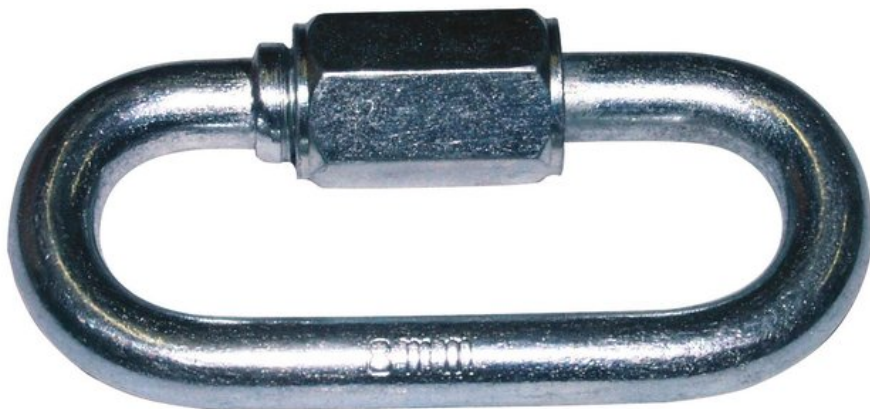

EUROLITE Quick link w/screw cap 4mm f.mball -40cm

Quick link with screw cap

Art. No.: 50301630

GTIN: 4026397118513

The article is no longer in our assortment.

Features:

- For a safe installation of your mirror ball
- 4 mm
- Suitable for installing mirror balls up to a maximum diameter of 40 cm
- Must not be used for safety bonds!
- For further information about this product, please refer to the Data Sheet under "Downloads"

Logistic

EAN / GTIN: 4026397118513

Weight: 0,01 kg

Length: 0.04 m

Width: 0.02 m

Height: 0.00 m

Technical specifications:

Maximum load WLL (5-fold): 90 kg

Maximum load WLL (5-fold): 90 kg

Maximum load BGV C1 (10-fold): 45 kg