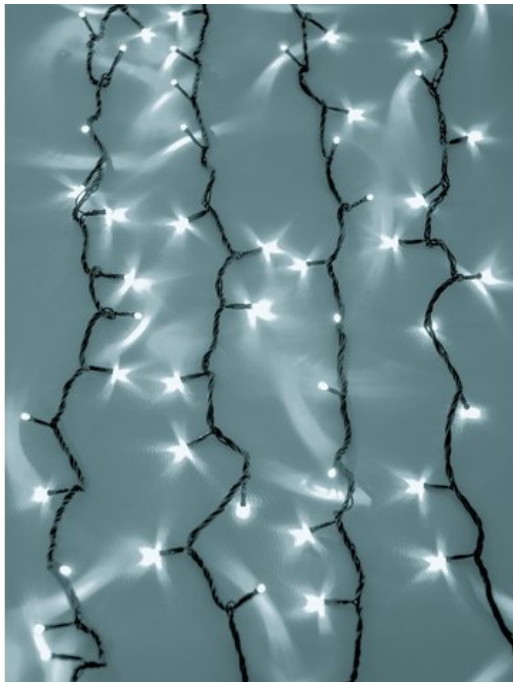

EUROLITE LED Waterfall Light 2400x6000K white LEDs

LED curtain with waterfall effect

Art. No.: 50499080

GTIN: 4026397505771

The article is no longer in our assortment.

Features:

- LED light chain with waterfall effect for decorative lighting
- Absolute eyecatcher for any room
- Creates a unique atmosphere
- 3 x 10 meters
- Chaser effect with adjustable speed
- Dimmable
- Easy handling and installation
- Ready for connection with 1.5 m feed line
- 6000 K (white)

Power consumption: 213,00 W

Weight: 8,00 kg

LED number: 2400

LED number/strand: 120

LED space: 8.5 cm

Number of strands: 20

Strand space: 15 cm

Dimensions (W x H): 3 x 10 m

Feed line:

1.5 m
