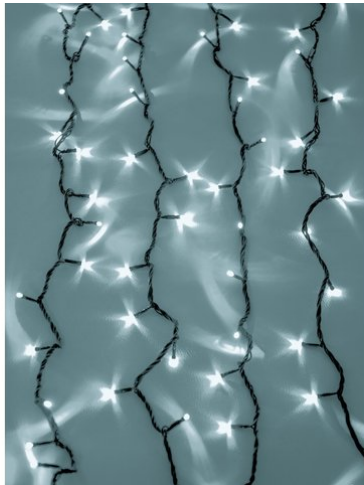

## LED Waterfall Light 2400x6000K white LEDs

LED curtain with waterfall effect

**Art. No.: 50499080**

GTIN: 4026397505771

**The article is no longer in our assortment.**

### Features:

---

- LED light chain with waterfall effect for decorative lighting
- Absolute eyecatcher for any room
- Creates a unique atmosphere
- 3 x 10 meters
- Chaser effect with adjustable speed
- Dimmable
- Easy handling and installation
- Ready for connection with 1.5 m feed line
- 6000 K (white)