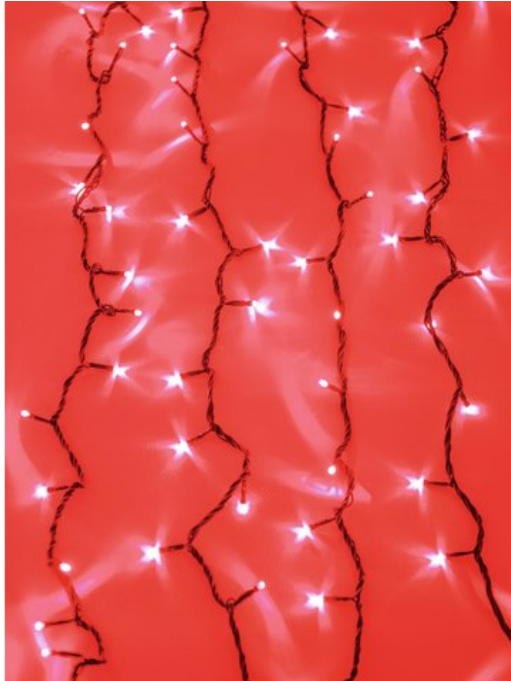

EUROLITE LED Waterfall Light 2400 red LEDs

LED curtain with waterfall effect

Art. No.: 50499082

GTIN: 4026397505818

The article is no longer in our assortment.

Features:

- LED light chain with waterfall effect for decorative lighting
- Absolute eyecatcher for any room
- Creates a unique atmosphere
- 3 x 10 meters
- Chaser effect with adjustable speed
- Dimmable
- Easy handling and installation
- Ready for connection with 1.5 m feed line
- Color: red

Logistic

EAN / GTIN: 4026397505818

Weight: 8,55 kg

Length: 0.38 m

Width: 0.38 m

Height: 0.20 m

Technical specifications:

Power supply:	100-240 V AC, 50/60 Hz
Power consumption:	213,00 W
Weight:	8,01 kg
LED number:	2400
LED number/strand:	120
LED space:	8.5 cm
Number of strands:	20
Strand space:	15 cm
Dimensions (W x H):	3 x 10 m

Feed line:	1.5 m
Legal specifications	
Special product:	Not designed for household room illumination
Intended use:	Show effect lighting