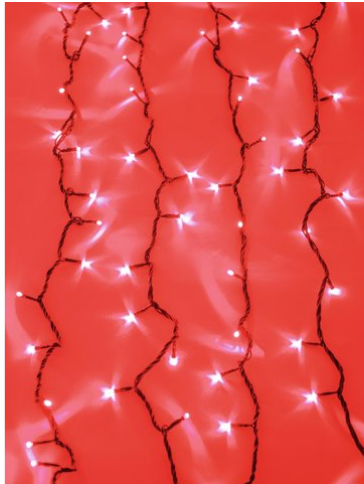

eurolite®

LED Waterfall Light 2400 red LEDs

LED curtain with waterfall effect

Art. No.: 50499082

GTIN: 4026397505818

The article is no longer in our assortment.

eurolite®

LED Waterfall Light 2400 red LEDs

LED curtain with waterfall effect

Art. No.: 50499082

GTIN: 4026397505818

Features:

- LED light chain with waterfall effect for decorative lighting
- Absolute eyecatcher for any room
- Creates a unique atmosphere
- 3 x 10 meters
- Chaser effect with adjustable speed
- Dimmable
- Easy handling and installation
- Ready for connection with 1.5 m feed line
- Color: red