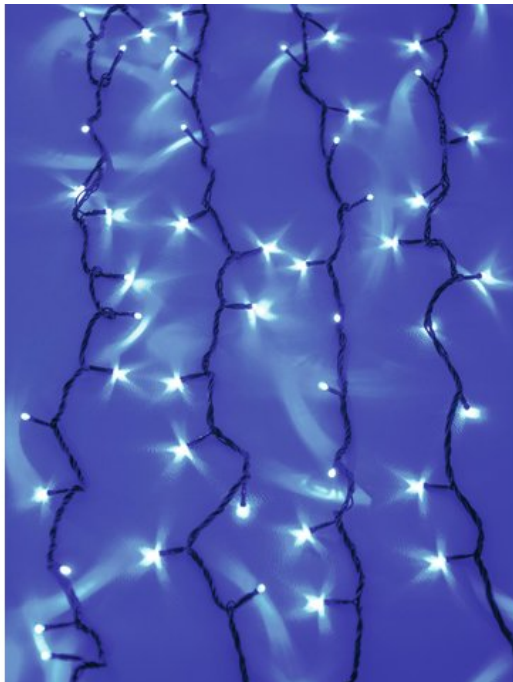

EUROLITE LED Waterfall Light 2400 UV LEDs

LED curtain with waterfall effect

Art. No.: 50499087

GTIN: 4026397505856

The article is no longer in our assortment.

Features:

- LED light chain with waterfall effect for decorative lighting
- Absolute eyecatcher for any room
- Creates a unique atmosphere
- 3 x 10 meters
- Chaser effect with adjustable speed
- Dimmable
- Easy handling and installation
- Ready for connection with 1.5 m feed line
- UV version

Logistic

EAN / GTIN: 4026397505856

Weight: 8,55 kg

Length: 0.38 m

Width: 0.38 m

Height: 0.20 m

Technical specifications:

Power supply:	100-240 V AC, 50/60 Hz
Power consumption:	213,00 W
Weight:	8,01 kg
LED number:	2400
LED number/strand:	120
LED space:	8.5 cm
Number of strands:	20
Strand space:	15 cm
Dimensions (W x H):	3 x 10 m

Feed line:	1.5 m
Legal specifications	
Special product:	Not designed for household room illumination
Intended use:	Show effect lighting