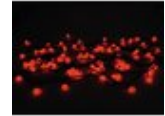

EUROLITE LED Marble Garland 80LEDs SC red/blue

Light chain with little LED balls and various red/blue programs

Art. No.: 50499105

GTIN: 4026397457582

The article is no longer in our assortment.

Features:

- Can also be used as indirect illumination
- 80 LEDs, each enclosed in a translucent, lightly sated hard plastic sphere
- Switching Colors (SC): uninterruptedly switches color in a given period of time
- Memory function saves last setting when switching off
- 80 powerful LEDs R/B
- 9 integrated show programs
- Suitable for outdoor use
- For application areas such as: Party room; Decoration; restaurants, bars and hotels
- Silent operation
- Application possibility: Suspended