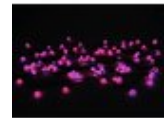

EUROLITE LED Marble Garland 80LEDs SC red/blue

Light chain with little LED balls and various red/blue programs

Art. No.: 50499105

GTIN: 4026397457582

The article is no longer in our assortment.

Features:

- Can also be used as indirect illumination
- 80 LEDs, each enclosed in a translucent, lightly sated hard plastic sphere
- Switching Colors (SC): uninterruptedly switches color in a given period of time
- Memory function saves last setting when switching off
- 80 powerful LEDs R/B
- 9 integrated show programs
- Suitable for outdoor use
- For application areas such as: Party room; Decoration; restaurants, bars and hotels
- Silent operation
- Application possibility: Suspended