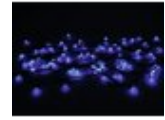

EUROLITE LED Marble Garland 80LEDs SC red/blue

Light chain with little LED balls and various red/blue programs

Art. No.: 50499105

GTIN: 4026397457582

The article is no longer in our assortment.

Features:

- Can also be used as indirect illumination
- 80 LEDs, each enclosed in a translucent, lightly sated hard plastic sphere
- Switching Colors (SC): uninterruptedly switches color in a given period of time
- Memory function saves last setting when switching off
- 80 powerful LEDs R/B
- 9 integrated show programs
- Suitable for outdoor use
- For application areas such as: Party room; Decoration; restaurants, bars and hotels
- Silent operation
- Application possibility: Suspended