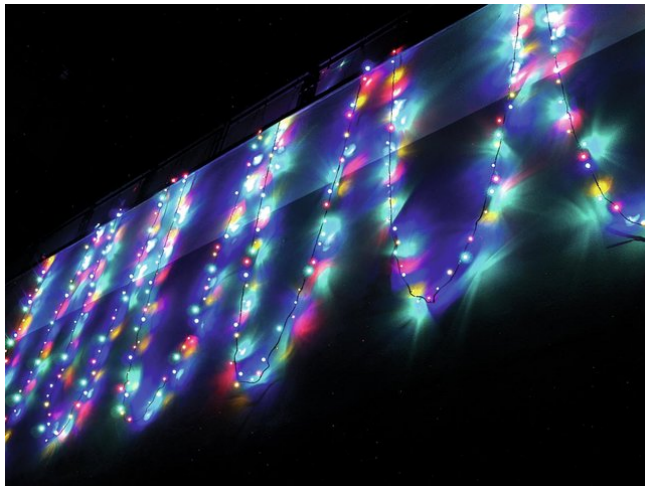

## LED garland 230V 80 RGBY LEDs w.C.

Exclusive LED light chain for stylish deco effects!

**Art. No.: 50499210**

GTIN: 4026397270648

**The article is no longer in our assortment.**