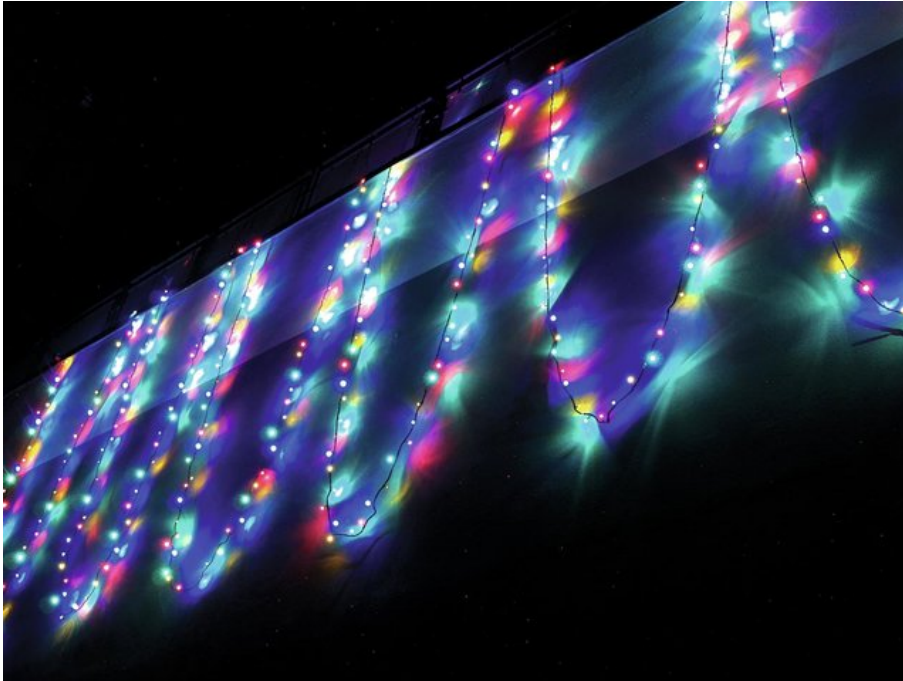

EUROLITE LED garland 230V 80 RWBY LEDs w.C.

Exclusive LED light chain for stylish deco effects!

Art. No.: 50499212

GTIN: 4026397270662

The article is no longer in our assortment.

Features:

- Advantages of LED technology: long life, low power consumption, minimal heat emission, defacto maintenance free with brilliant light radiation
- Long LED life
- 10 meters feed line (incl. plug & transformer)
- 12 meters LED light chain
- Available in versions with and without controller

Logistic

EAN / GTIN: 4026397270662

Weight: 1,55 kg

Length: 0.22 m

Width: 0.18 m

Height: 0.09 m

Technical specifications:

Power consumption:	10,00 W
Power supply:	230 V AC, 50 Hz
LED number:	80
Beam angle:	120°
Length:	Feed line 10 m Light chain 12 m
Weight:	1.5 kg
Legal specifications	
Special product:	Not designed for household room illumination
Intended use:	Show effect lighting