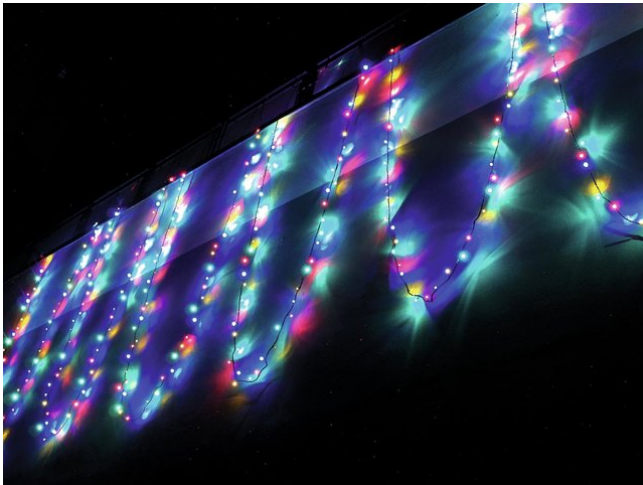

## LED garland 230V 80 RWBY LEDs w.C.

Exclusive LED light chain for stylish deco effects!

**Art. No.: 50499212**

GTIN: 4026397270662

**The article is no longer in our assortment.**