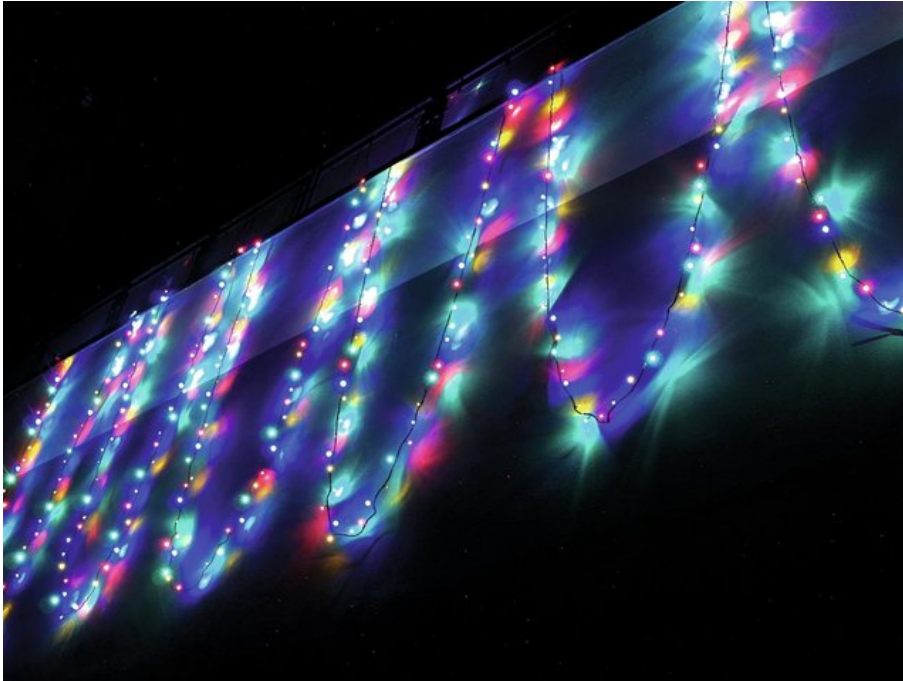

EUROLITE LED garland 230V 200 RGBY LEDs

Exclusive LED light chain for stylish deco effects!

Art. No.: 50499230

GTIN: 4026397270938

The article is no longer in our assortment.

Features:

- Light chain with 200 blue LEDs in the colors red, green, blue and yellow for decorative lighting
- Intergrated controller for selecting various effects
- 24.5 meters long with 10-meter feed line with power unit

Logistic

EAN / GTIN: 4026397270938

Weight: 1,60 kg

Length: 0.25 m

Width: 0.25 m

Heigth: 0.17 m

Technical specifications:

Power consumption:	10,00 W
Power supply:	230 V AC, 50 Hz
LED number:	200
Beam angle:	120°
Length:	Feed line 10 m Light chain 24.5 m
Weight:	2.5 kg
Legal specifications	
Special product:	Not designed for household room illumination
Intended use:	Show effect lighting