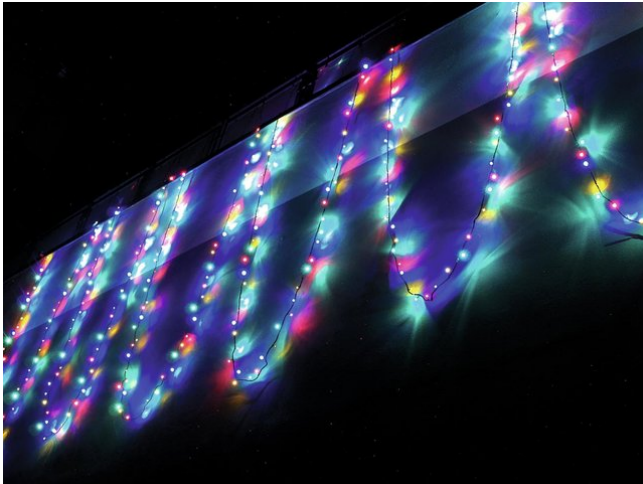

eurolite®

LED garland 230V 200 RWBY LEDs

Exclusive LED light chain for stylish deco effects!

Art. No.: 50499232

GTIN: 4026397270952

The article is no longer in our assortment.

eurolite®

LED garland 230V 200 RWBY LEDs

Exclusive LED light chain for stylish deco effects!

Art. No.: 50499232

GTIN: 4026397270952

Features:

- Advantages of LED technology: long life, low power consumption, minimal heat emission, defacto maintenance free with brilliant light radiation
- Long LED life
- 10 meters feed line (incl. plug & transformer)
- 26 meters LED light chain
- Available in versions with and without controller