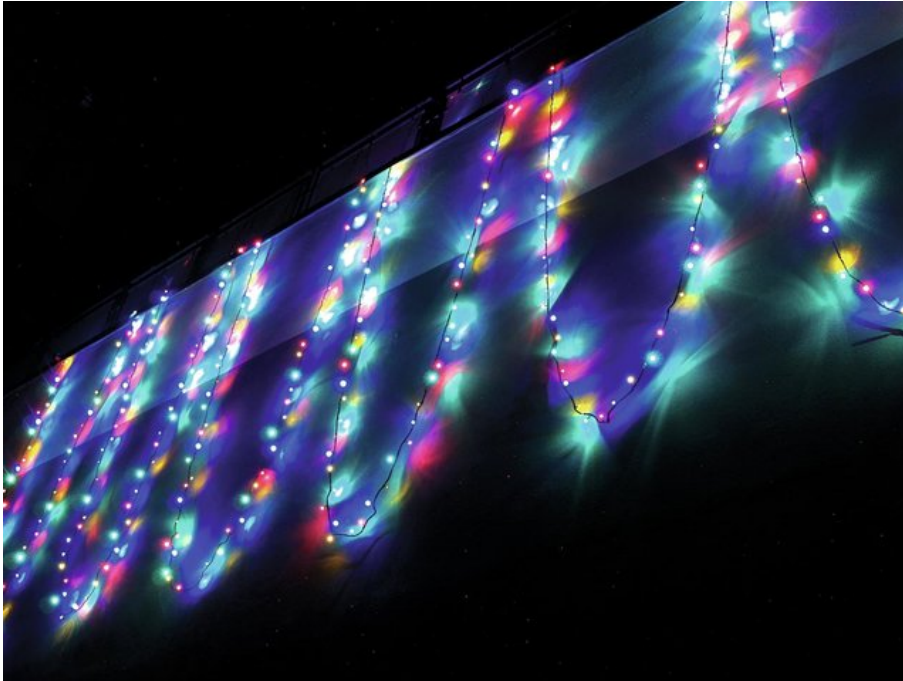

EUROLITE LED garland 230V 200 RGBY LEDs w.C.

Exclusive LED light chain for stylish deco effects!

Art. No.: 50499250

GTIN: 4026397271096

The article is no longer in our assortment.

Features:

- Light chain with 200 LEDs in the colors red, green, blue and yellow for decorative lighting
- Intergrated controller for selecting various effects
- 24.5 meters long with 10-meter feed line with power unit

Logistic

EAN / GTIN: 4026397271096

Weight: 1,25 kg

Length: 0.25 m

Width: 0.20 m

Heigth: 0.17 m

Technical specifications:

Power supply:	230 V AC, 50 Hz
Power consumption:	10,00 W
LED number:	200
Beam angle:	120°
Length:	Feed line 10 m Light chain 24.5 m
Weight:	2.5 kg
Legal specifications	
Special product:	Not designed for household room illumination
Intended use:	Show effect lighting