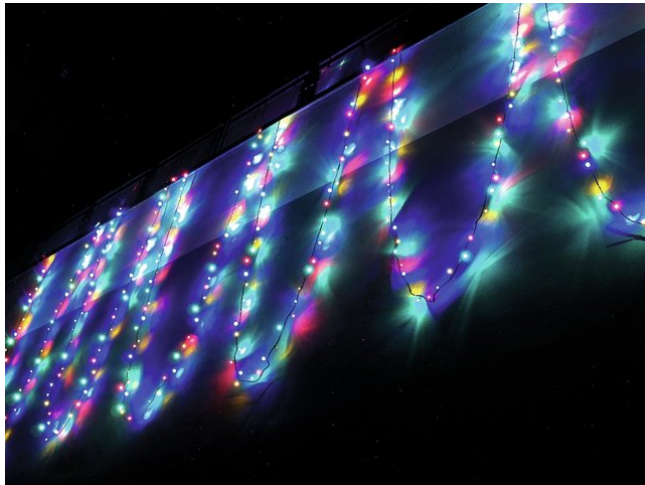

## LED garland 230V 200 RGBY LEDs w.C.

Exclusive LED light chain for stylish deco effects!

**Art. No.: 50499250**

GTIN: 4026397271096

**The article is no longer in our assortment.**

### Features:

---

- Light chain with 200 LEDs in the colors red, green, blue and yellow for decorative lighting
- Intergrated controller for selecting various effects
- 24.5 meters long with 10-meter feed line with power unit