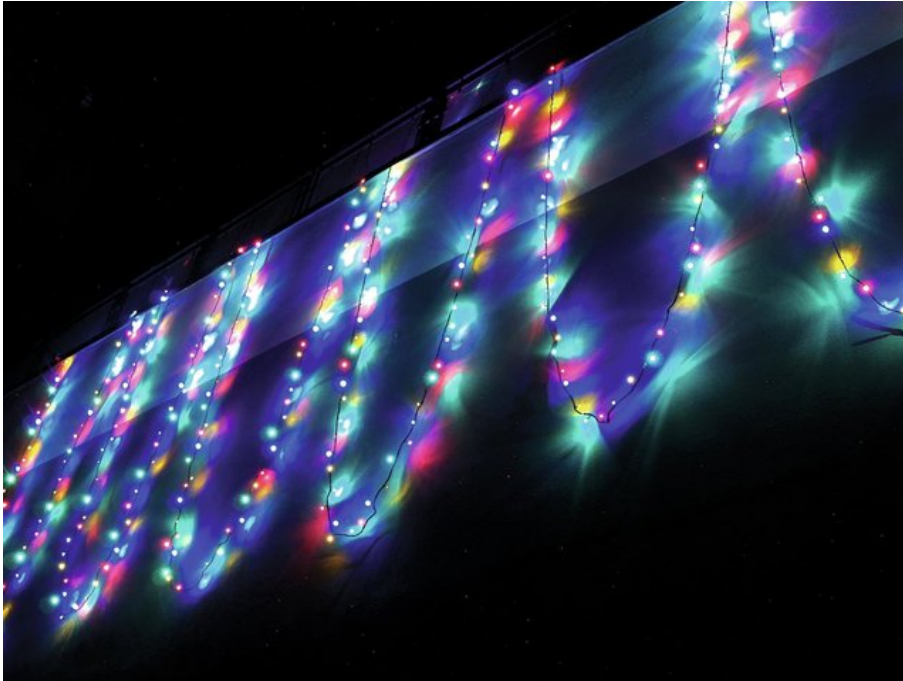

EUROLITE LED garland 230V 200 RWBY LEDs w.C.

Exclusive LED light chain for stylish deco effects!

Art. No.: 50499252

GTIN: 4026397271119

The article is no longer in our assortment.

Features:

- Light chain with 200 LEDs in the colors red, white, blue and yellow for decorative lighting
- Intergrated controller for selecting various effects
- 24.5 meters long with 10-meter feed line with power unit

Logistic

EAN / GTIN: 4026397271119

Weight: 2,80 kg

Length: 0.25 m

Width: 0.20 m

Heigth: 0.17 m

Technical specifications:

Power supply:	230 V AC, 50 Hz
Power consumption:	10,00 W
LED number:	200
Beam angle:	120°
Length:	Feed line 10 m Light chain 24.5 m
Weight:	2.5 kg
Legal specifications	
Special product:	Not designed for household room illumination
Intended use:	Show effect lighting